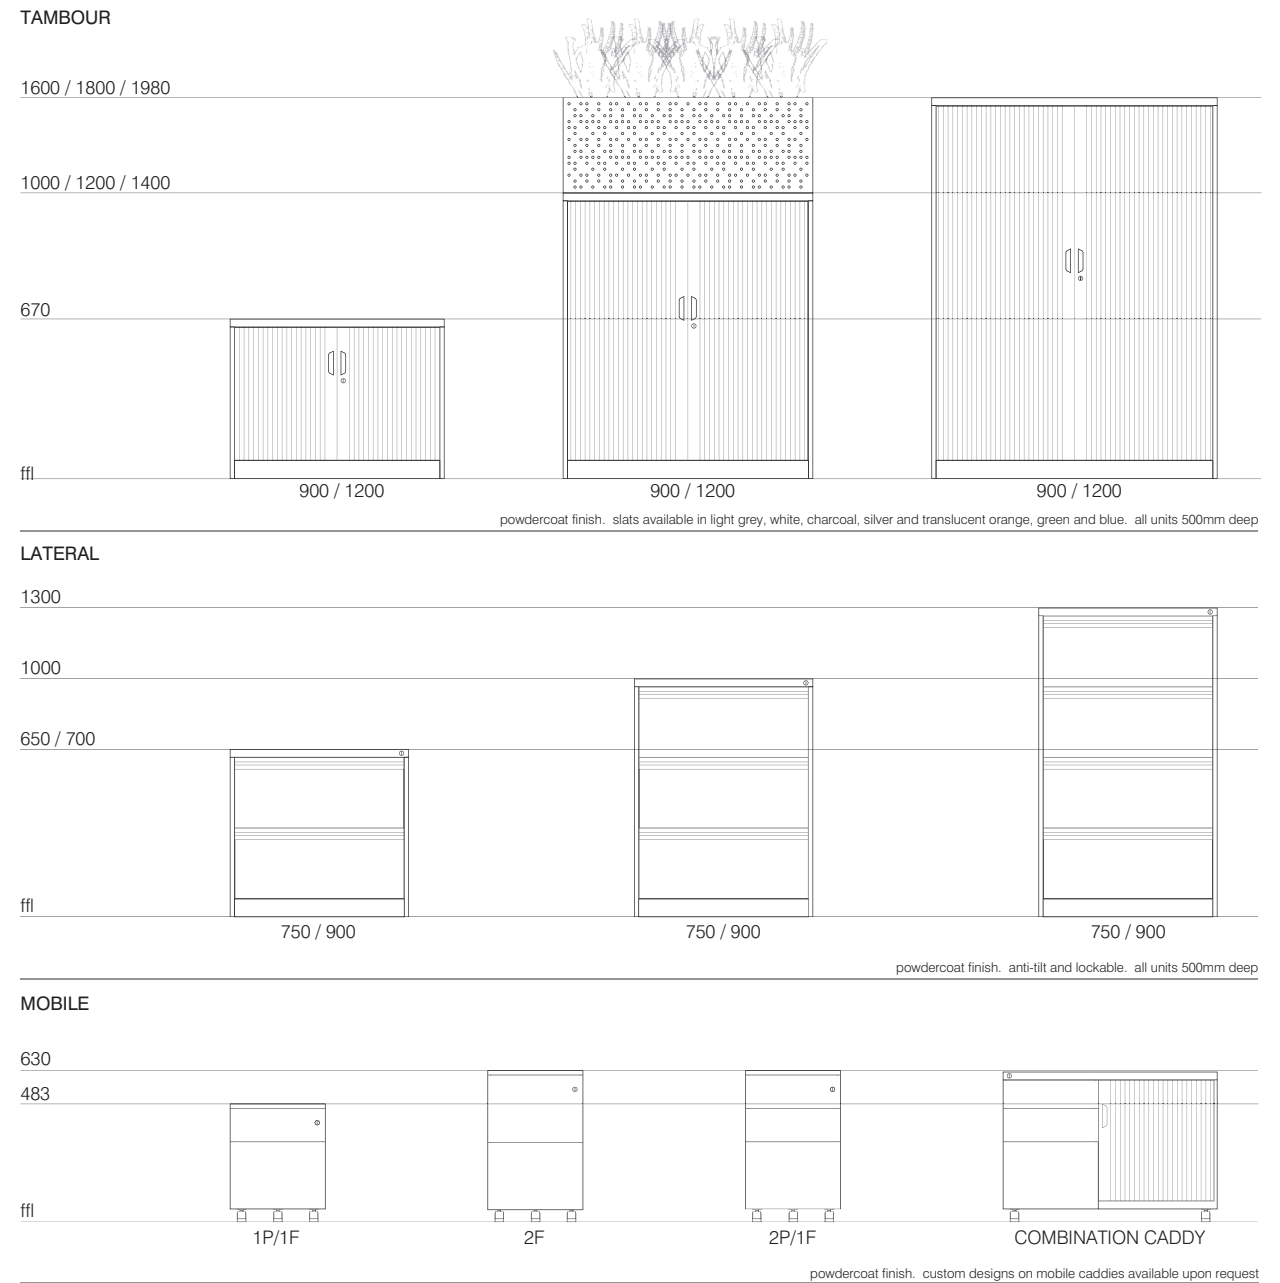

STORAGE  
TAMBOUR /// MOBILE /// LATERAL

baseline

STORAGE  
TAMBOUR /// MOBILE /// LATERAL

baseline

BASELINE COMMERCIAL FURNITURE  
WWW.BASELINECF.COM.AU

MELBOURNE SYDNEY BRISBANE CANBERRA PERTH

TEXT TO BE SUPPLIED

baseline

TAMBOUR

LATERAL FILE DRAWER

MOBILE PEDESTAL

MOBILE CADDY